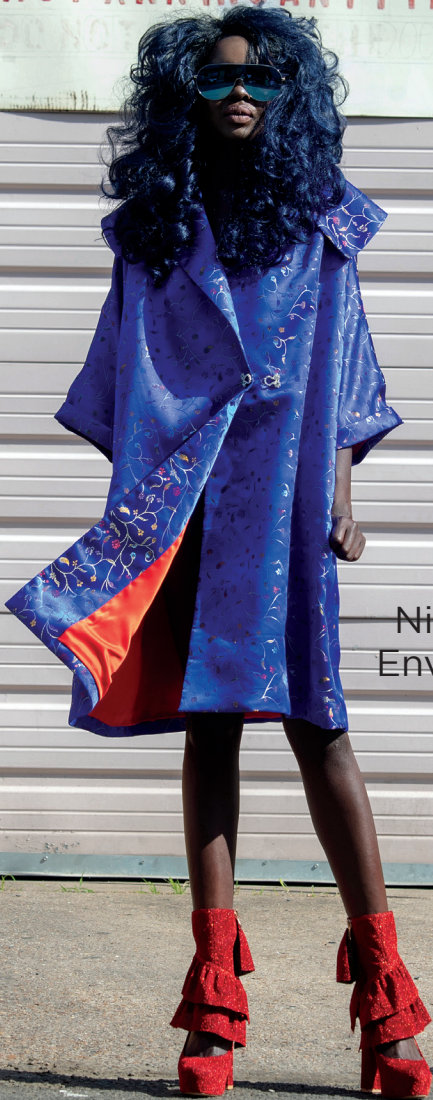

Gillian Marie
HGM

Earlier Collections

H. Marie

Red
Flurry

Red
Flurry

Cocktail
Peacock

Capitol
Stroll

Can Can

The Paley Walk

Garboesque

Jade
Lotus
Firefly

Nighttime Envy
Coat - Black

Bare Essence
Slip Dress
w/Nighttime
Envy

Bridal

Bridal

Sunshine

Zelegance

Lola
Garala

Nighttime Envy
Coat - Red

Nighttime
Envy Coat -
Black

NO PARKING ANY TIME

DO NOT ENTER

Nighttime
Envy Coat -
Blue

GO FABULOUS!